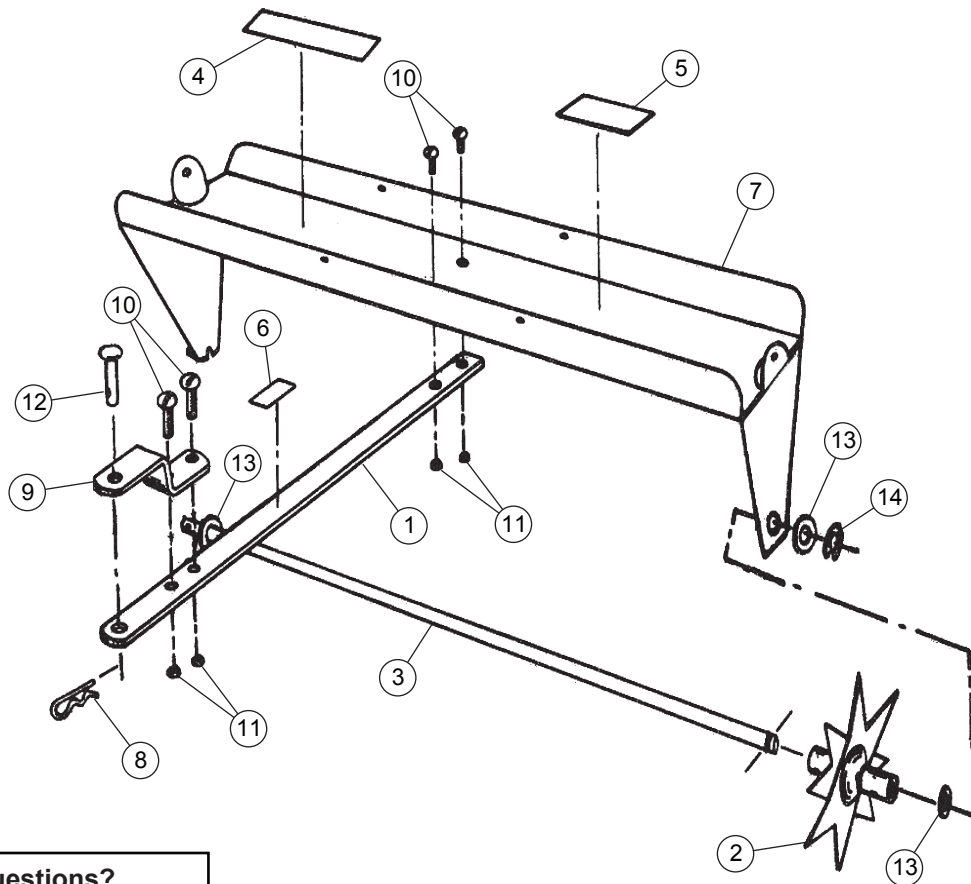

PARTS REFERENCE

Installation Questions?
Missing Parts?
Replacement Parts?

**DON'T GO BACK
TO THE STORE!**

Please call Customer Service
Department Toll Free
877.728.8224 or
customerservice@brinly.com

ITEM	Part #	Description	Qty.
1	B-3016-1	Drawbar with Decal	1
2	B-4056-10	Tine and Bearing Assembly	8
3	B-5313	Axle	1
4	B-5922	Brinly Logo Decal	1
5	R-1946	Instruction Decal	1
6	B-3922	Caution Decal	1
7	B-5312-1	Tray with Decal	1
8	D-146P	1/8" Hair Cotter pin	1
9	R-821-10	Drawbar Clevis	1
10	20M1012P	5/16" x 3/4" Roundhead Screw	4
11	B-4786	5/16" Nylon Locknut	4
12	B-3861	Hitch Pin 1/2" X 2-1/2"	1
13	45M2121P	5/8" Flat washer	4
14	F-577	5/8" Klipping	1