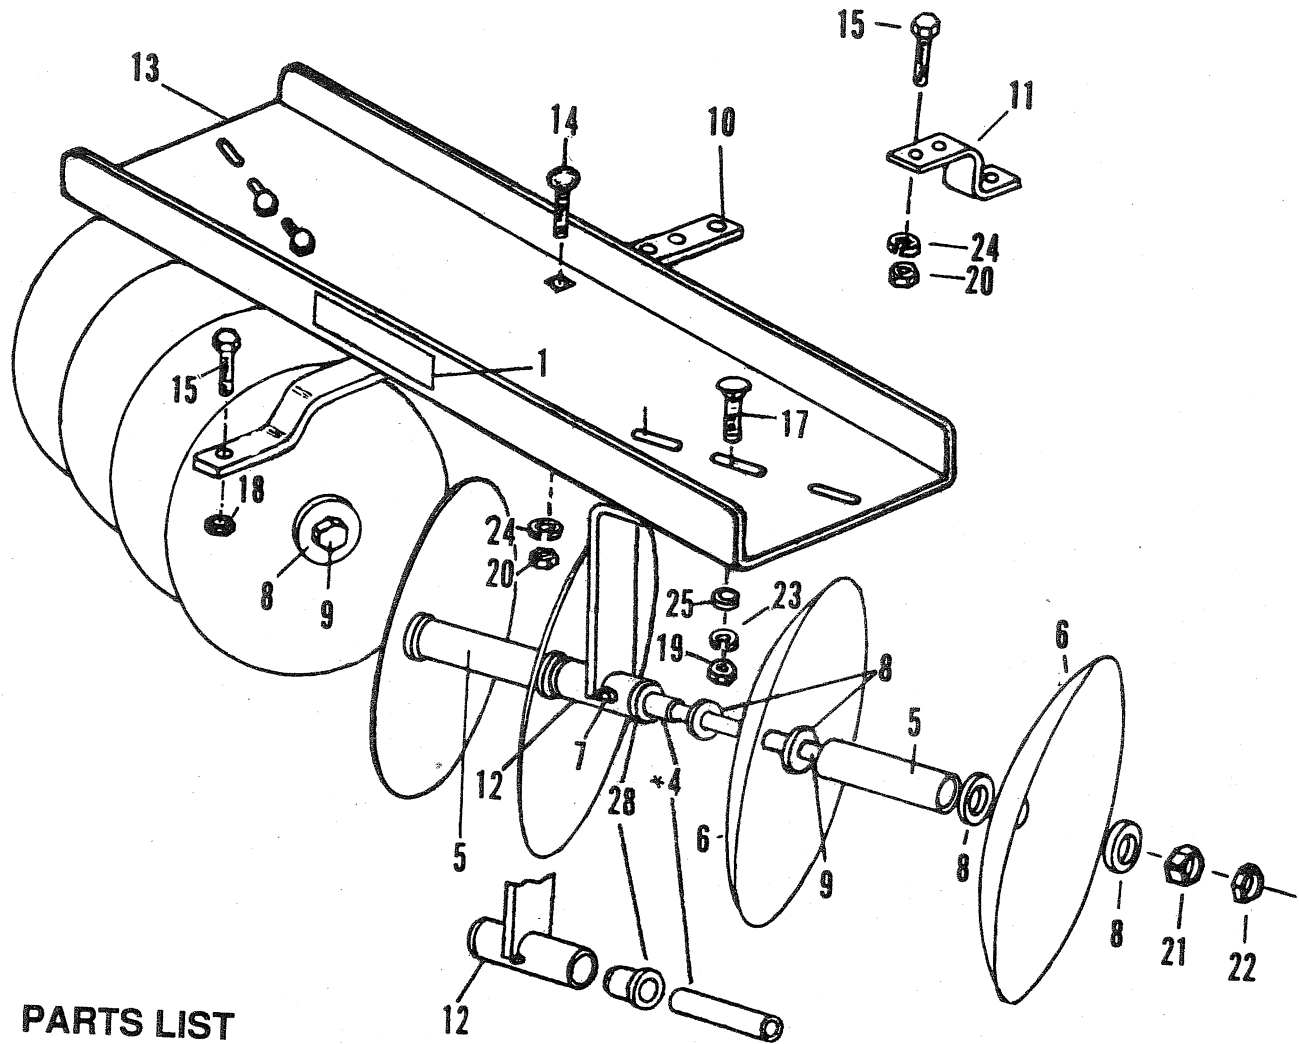

# MODEL DD-55I DISK HARROW

## PARTS LIST

Ref. No.	Part. No.	Description	Qty.
1	B-59 25	Logo Decal	1
*4	D-121	Bearing Tube (Unplated)	1
5	D-122P-01	Disk Spacer (Plated)	2
6	D-126-10	Disk Blade, 11"	4
7	D-128P	Grease Fitting, 5/16"	8
8	45M2525P	Flat Washer, 3/4"	2
9	D-144P	Hex Bolt (Gang), 3/4" x 16"	16
10	D-282-10	Hitch Bar	2
11	D-283-10	Adaptor Coupler	1
12	D-181A	Disk Hanger	1
13	D-281-10	Tray	2
14	10M1620P	Carriage Bolt, 1/2" x 1 1/4"	1
15	1M1624P	Hex Head Bolt, 1/2" x 1 1/2"	2
17	10M1216P	Carriage Bolt, 3/8" x 1"	3
18	B-1677P	Hex Lock Nut, 1/2"	4
19	30M1200P	Hex Nut, 3/8"	1
20	30M1600P	Hex Nut, 1/2"	4
21	30M2400P	Hex Nut, 3/4"	4
22	31M2400P	Hex Jam Nut, 3/4"	2
23	40M1200P	Lock Washer, 3/8"	2
24	40M1600P	Lock Washer, 1/2"	4
25	45M1313P	Flat Washer, 3/8"	4
28	D-279	Disk Bearing	2
			4